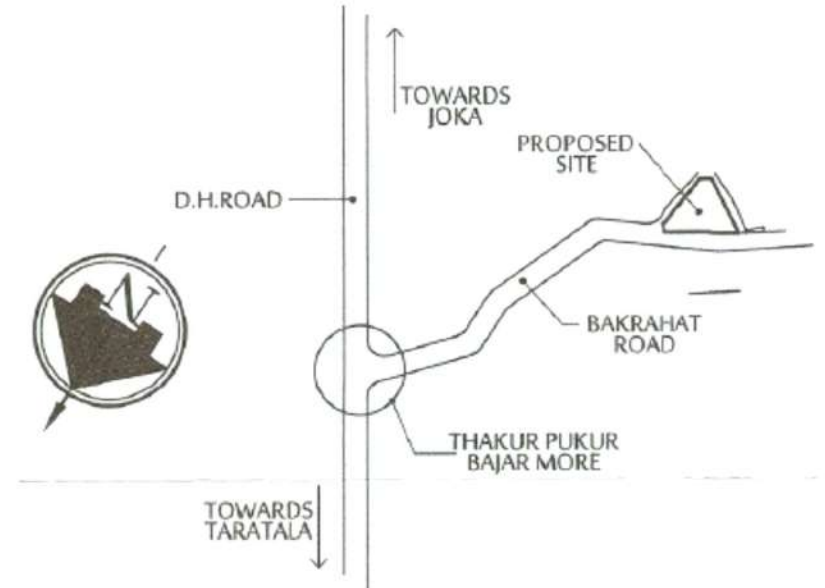

Premises No.1, Bakrahat Road, Ward No: 144 under KMC, P.O. & P.S- Thakurpukur, Distict: South 24 Parganas,
Pin Code- 700063.

SITE PLAN
SCALE :- 1:600

KEY PLAN
SCALE :- 1:4000

LAT : 22°27'28" N

LONG : 88°18'05" E