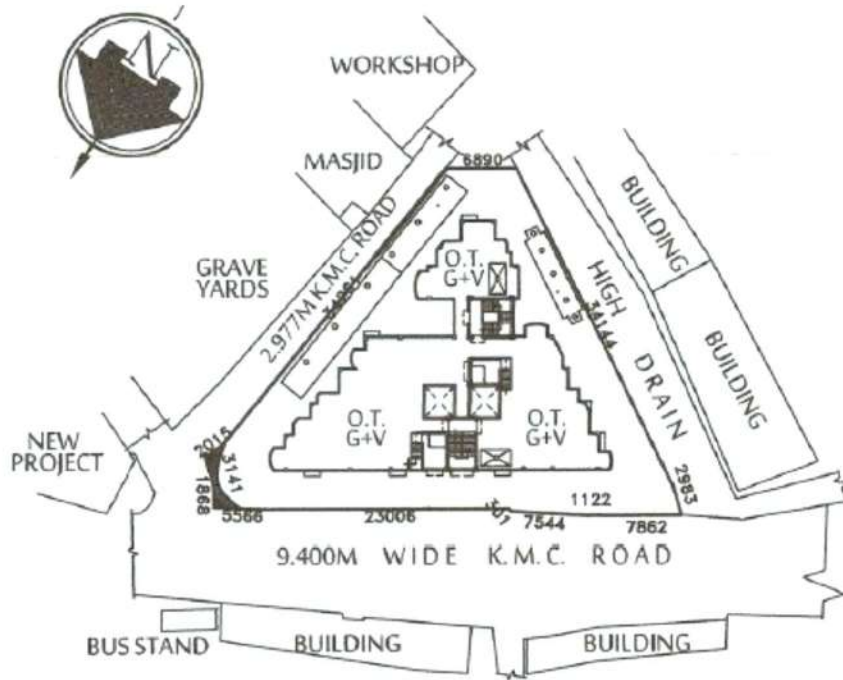

Premises No.1, Bakrahat Road, Ward No: 144 under KMC, P.O. & P.S- Thakurpukur, Distict: South 24 Parganas,
Pin Code- 700063.

SITE PLAN
SCALE :- 1:600

KEY PLAN
SCALE :- 1:4000

LAT : 22°27'28" N

LONG : 88°18'05" E